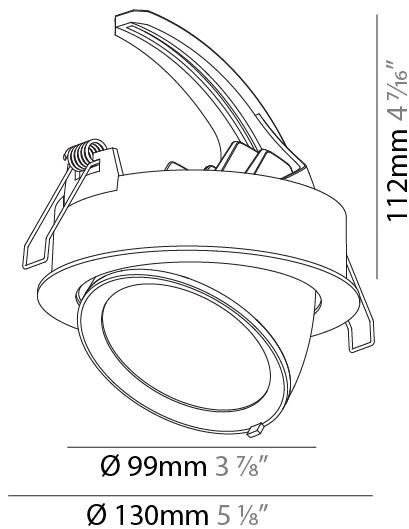

GENERAL

Series: Mechaniq Round Efficiency
Brand: Prolicht
Division: Architectural
Mounting Type: Recessed
Mounting Location: Ceiling
Subcategory: Downlight

PHYSICAL

Shape: Round
Diameter (mm): 130
Diameter (in): 5 1/8
Height (mm): 112
Height (in): 4 7/16
Min. Recessing Depth (mm): 130
Min. Recessing Depth (in): 5 1/8
Weight (kg): .743
Weight (lbs): 1.56
Fixture Finish: SSR / BKV / CWI / CRY / HAB / UFT / ITA / RUA / FTG / MYG / LOD / PUS / FRO / FUP / KIA / POP / BLS / SPG / MEY / GOH / GUM / CHC / COM / ABZ / JAG / OBR / MOS / ROR
Fixture Material: Aluminum Die Cast
Cut-out Measurements: 120mm / 4 3/4"

ELECTRICAL

Lamp Type: LED (Zhaga Standard)
Input Wattage (W): 18.7
Dimming: Tri-Mode (Non-Dimming and Phase Dimming (120Vac only) and 0-10V Dimming)
Driver Included: No
Driver Location: Recessed Housing
Driver Type: Constant Current - Universal
Housing: See components
Input Voltage (V): 120 - 277
Constant Current (MA): 500

LED

Number of LEDs: 1
Color Temperature (°K): 2700 / 3000 / 3500 / 4000
Max. Delivered Lumen (lm): 2180 / 2230 / 2352 / 2400
CRI: >90 CRI
Lamp Life (hrs): 50000

OPTICAL

Reflector: 18 / 26 / 40
Adjustability: Rotational 355°; Tilt 45°

RATINGS AND CERTIFICATIONS

Certified By: Certified for North American Standards
IP rating: IP20

	120mm 4 3/4"	130mm 5 1/8"	10 | 15mm 3/8" | 9/16"	45°	355°