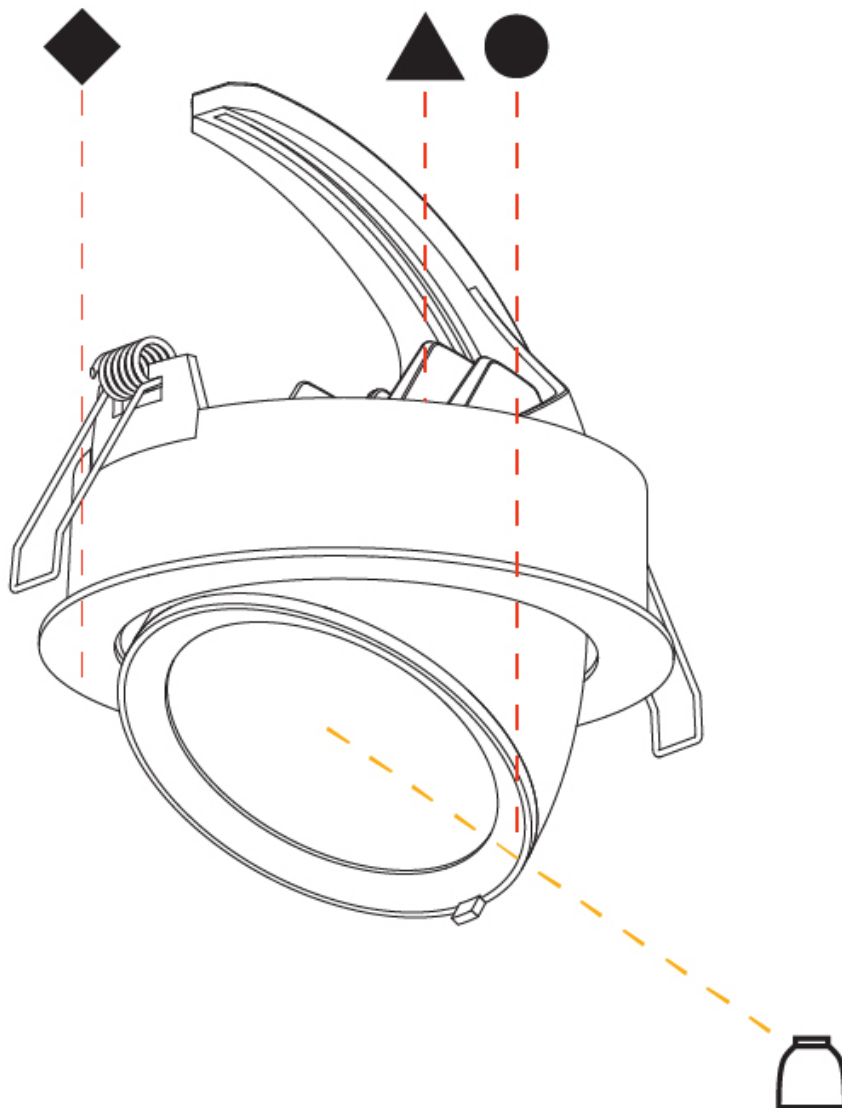

MECHANIQ ROUND EFFICIENCY RECESSED

A35070-

PROJECT

TYPE

SPECIFIER

QUANTITY

DATE

A